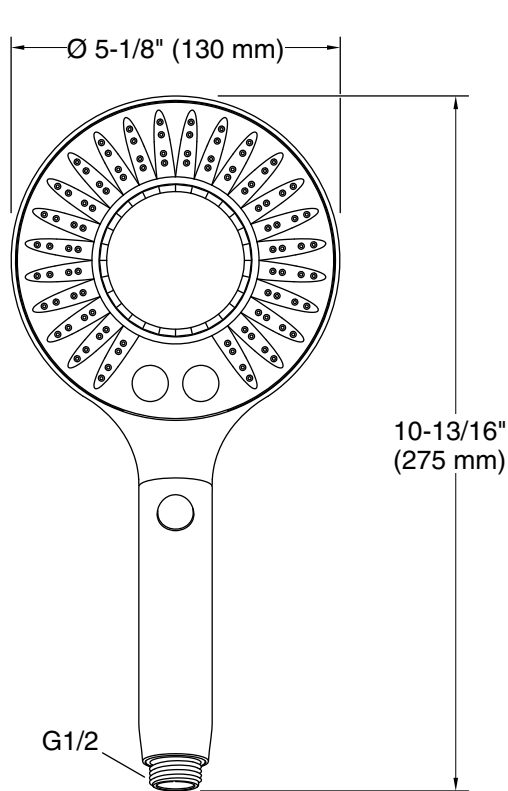

### Recommended Products/Accessories

K-45982 60" ribbon hose (Qty 2)  
K-98770 Shower Arm Diverter

### Technical Information

All product dimensions are nominal.